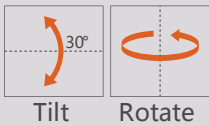

Recessed Accent Light PICTOR Adjustable Trimless

white grey black

↻ 295x105(Cut out)

223 351

LED Power	Colour Temp	Luminous
24W	2700/3000K 4000/5000K	2262lm 2262lm

LIGHT DISTRIBUTION

For 3000k

223 352

LED Power	Colour Temp	Luminous
39W	2700/3000K 4000/5000K	4275lm 4578lm

↻ 295x105(Cut out)

223 353

LED Power	Colour Temp	Luminous
54W	2700/3000K 4000/5000K	6261lm 6261lm

LIGHT DISTRIBUTION

For 3000k