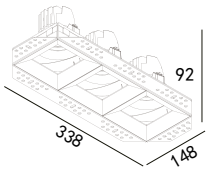

Recessed Accent Light PICTOR Adjustable Trimless

white grey black

↻ 295x105(Cut out)

223 351

LED Power	Colour Temp	Luminous
24W	2700/3000K 4000/5000K	2262lm 2262lm

LIGHT DISTRIBUTION

For 3000k

223 352