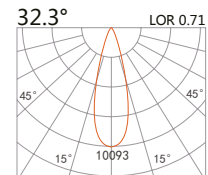

Recessed Accent Light PICTOR Adjustable Trimless

white grey black

↻ 295x105(Cut out)

223 351

LED Power	Colour Temp	Luminous
24W	2700/3000K 4000/5000K	2262lm 2262lm

LIGHT DISTRIBUTION

For 3000k

223 352

LED Power	Colour Temp	Luminous
39W	2700/3000K 4000/5000K	4275lm 4578lm

↻ 295x105(Cut out)

223 353

LED Power	Colour Temp	Luminous
54W	2700/3000K 4000/5000K	6261lm 6261lm

LIGHT DISTRIBUTION

For 3000k