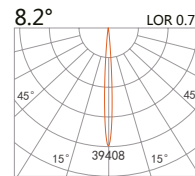

Recessed Accent Light PICTOR Adjustable Trimless

white grey black

↻ 295x105(Cut out)

223 351

LED Power	Colour Temp	Luminous
24W	2700/3000K 4000/5000K	2262lm 2262lm

LIGHT DISTRIBUTION

For 3000k

223 352

LED Power	Colour Temp	Luminous
39W	2700/3000K 4000/5000K	4275lm 4578lm

↻ 295x105(Cut out)

223 353

LED Power	Colour Temp	Luminous
54W	2700/3000K 4000/5000K	6261lm 6261lm

LIGHT DISTRIBUTION

For 3000k