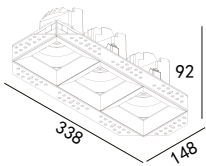

223 352

LED Power	Colour Temp	Luminous
39W	2700/3000K 4000/5000K	4275lm 4578lm