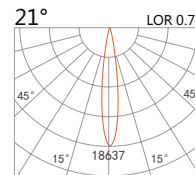

Recessed Accent Light PICTOR Adjustable Trimless

white grey black

↻ 295x105(Cut out)

223 351

LED Power	Colour Temp	Luminous
24W	2700/3000K 4000/5000K	2262lm 2262lm

LIGHT DISTRIBUTION

For 3000k

223 352

LED Power	Colour Temp	Luminous
39W	2700/3000K 4000/5000K	4275lm 4578lm

↻ 295x105(Cut out)

223 353

LED Power	Colour Temp	Luminous
54W	2700/3000K 4000/5000K	6261lm 6261lm

LIGHT DISTRIBUTION

For 3000k